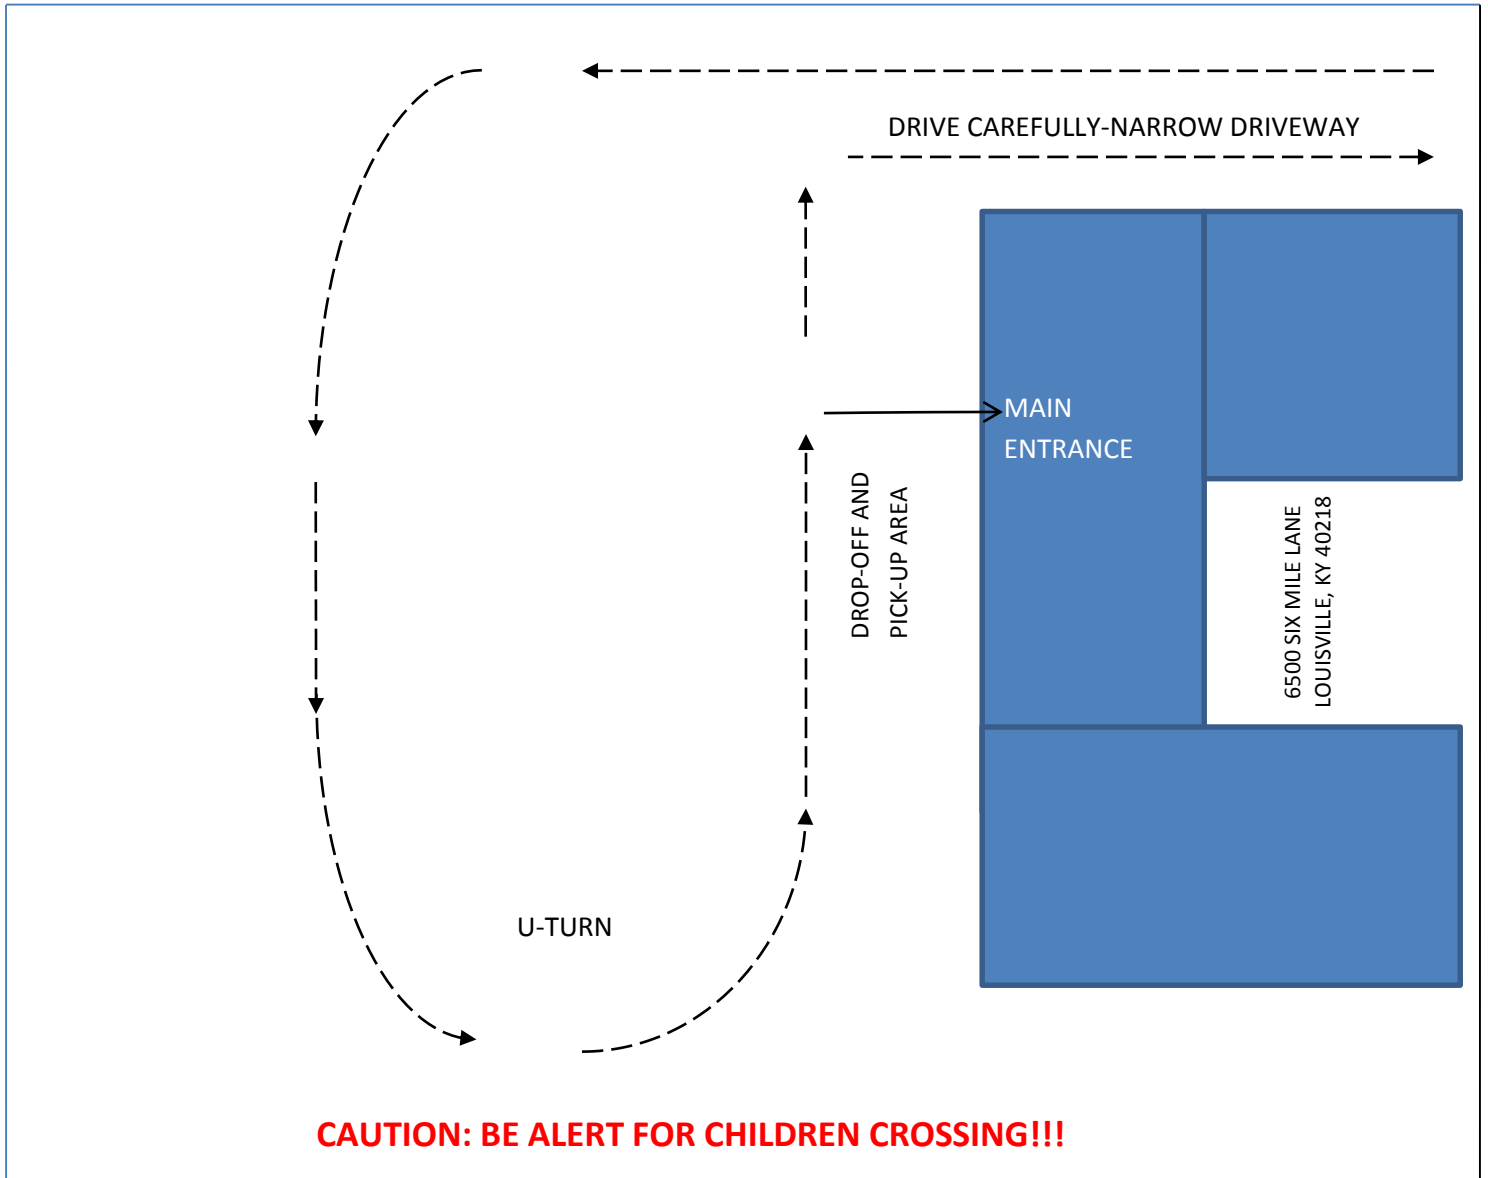

NUR ISLAMIC SCHOOL OF LOUISVILLE

6500 Six Mile Lane

CAR LINE PICK UP AND DROP OFF MAP

(EFFECTIVE 1/3/2011)

A.M. PROCEDURE: The students may be dropped off at the main school entrance through the car-line procedure. Early Childhood Center students must be dropped off and signed-in by a parent/guardian in their classroom.

P.M. PROCEDURE: Early Childhood Center students must be picked up from their classrooms. Elementary and middle school students must be picked up through the car-line.

If you are coming in for a conference or to the Office, you must park so as not to block the carline. Avoid crossing moving traffic.